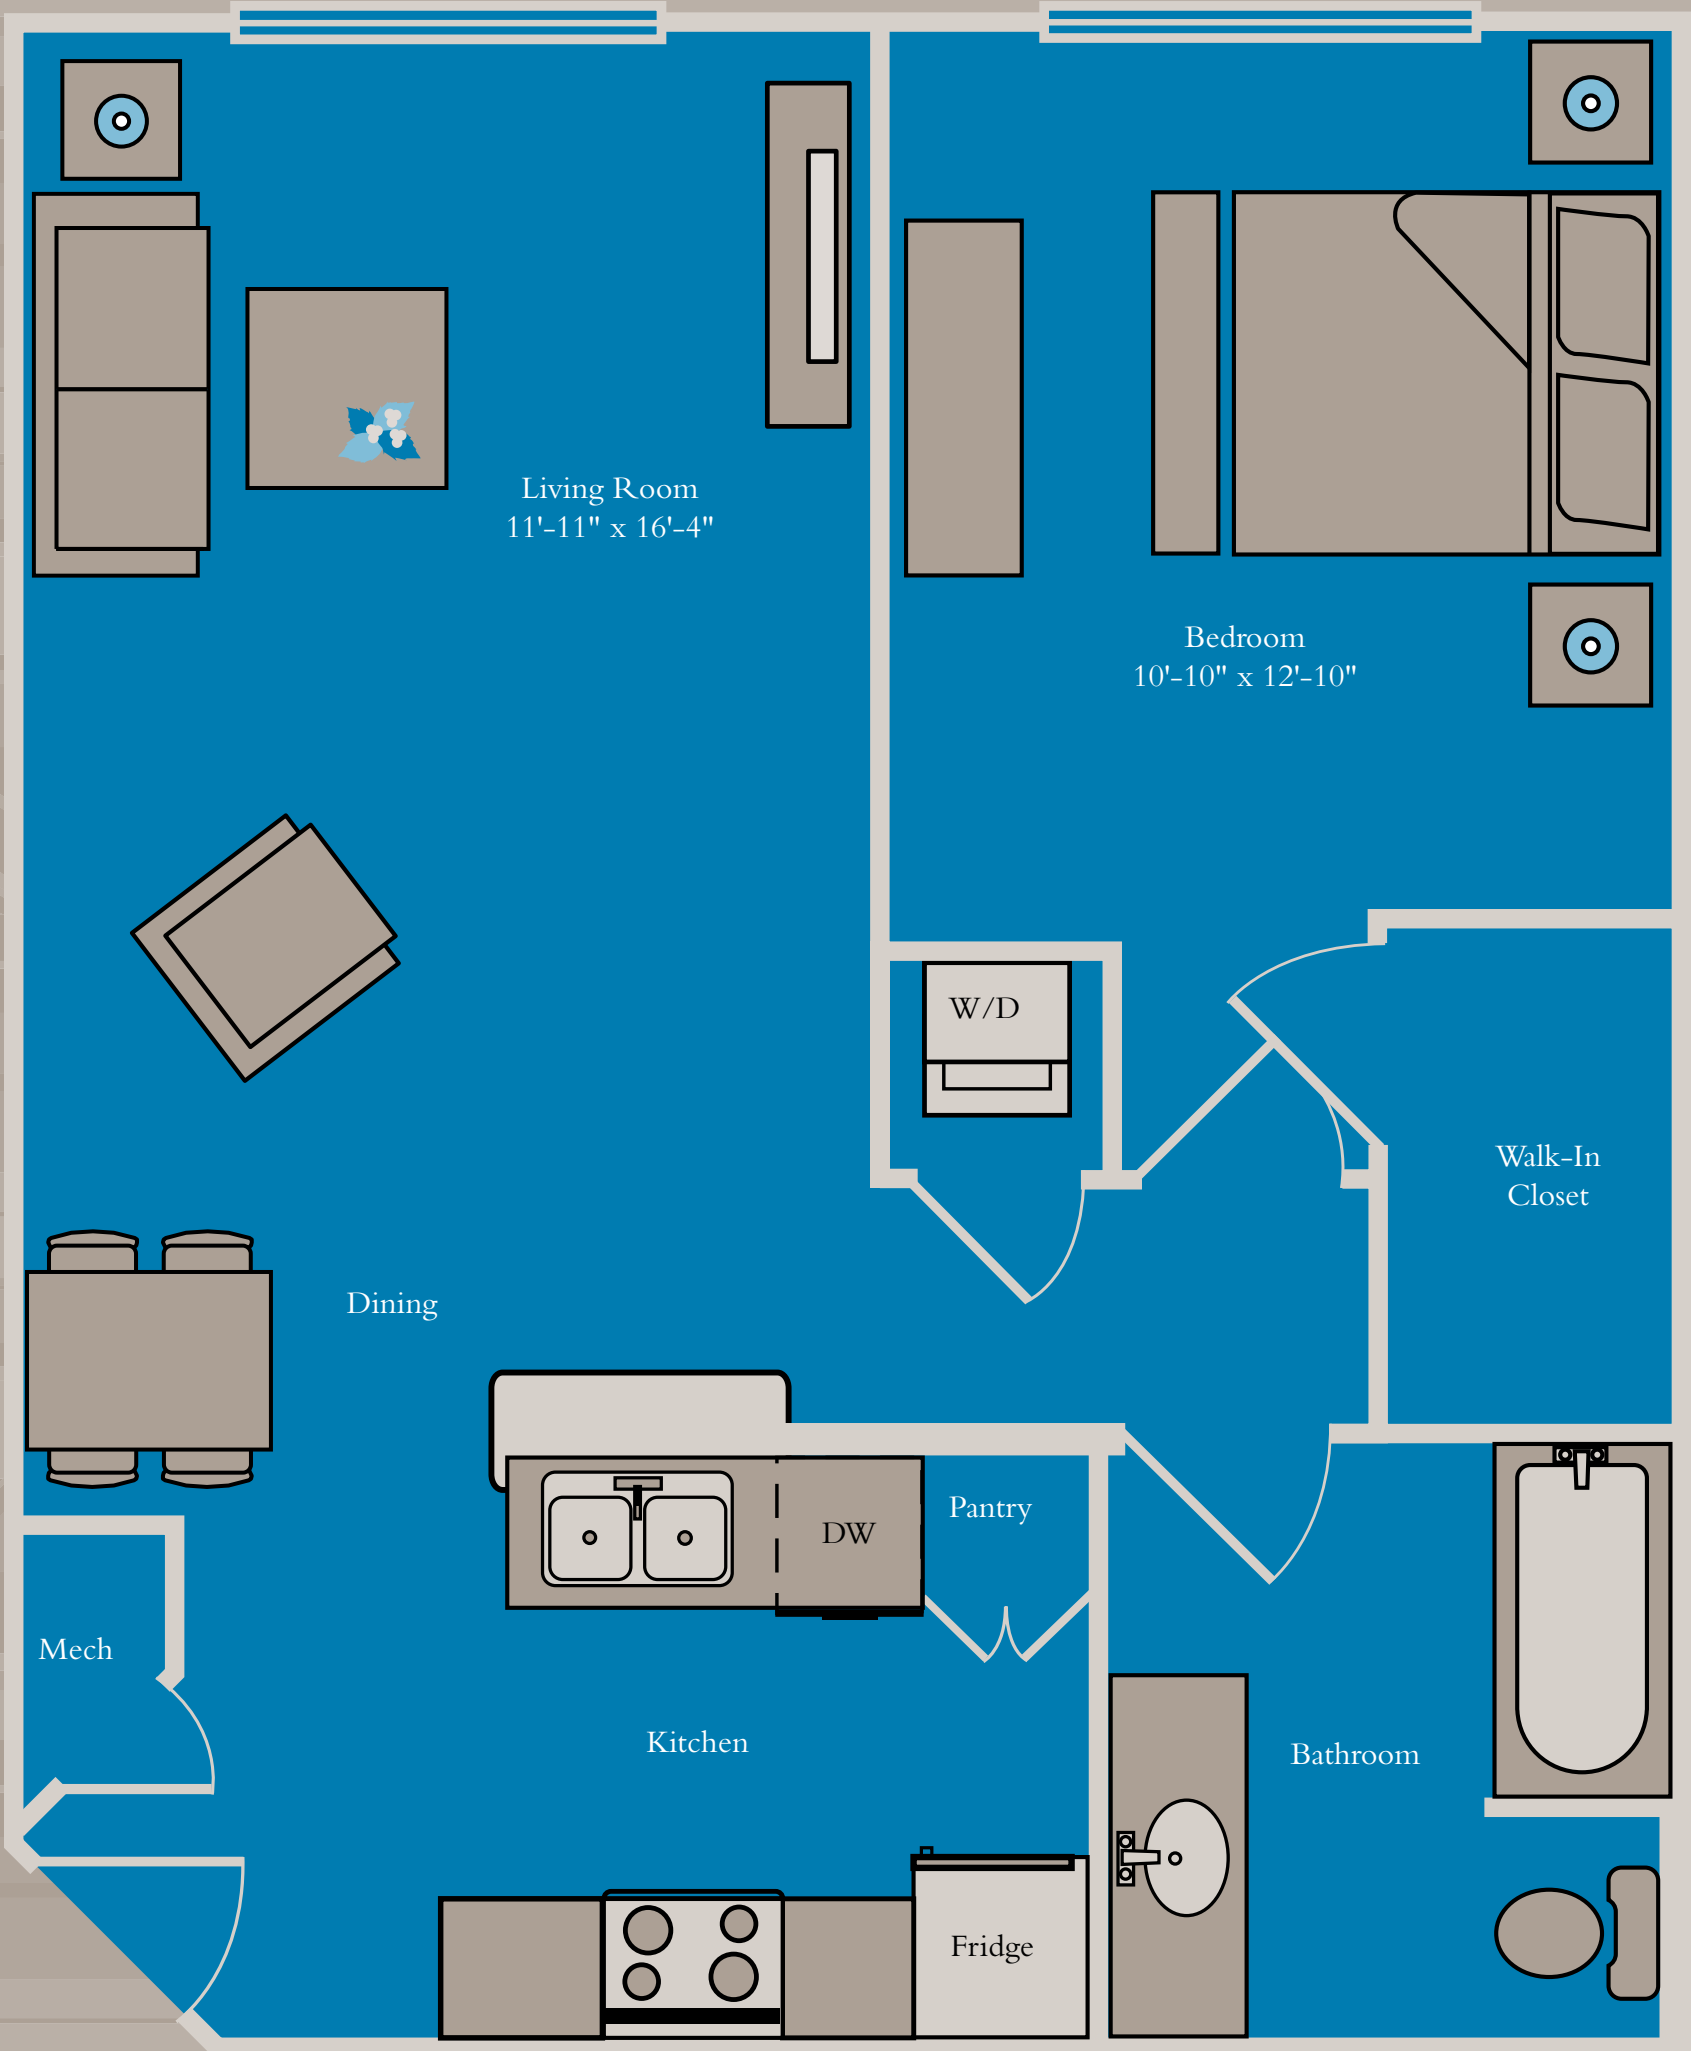

The Concord

1 Bedroom / 1 Bathroom
Approx. 659 sq ft total

The information above is general in nature and may change. A written purchase agreement will state the actual obligations of the seller and buyer. The purchase agreement should be read carefully before signing and an attorney should be consulted if you have any questions.